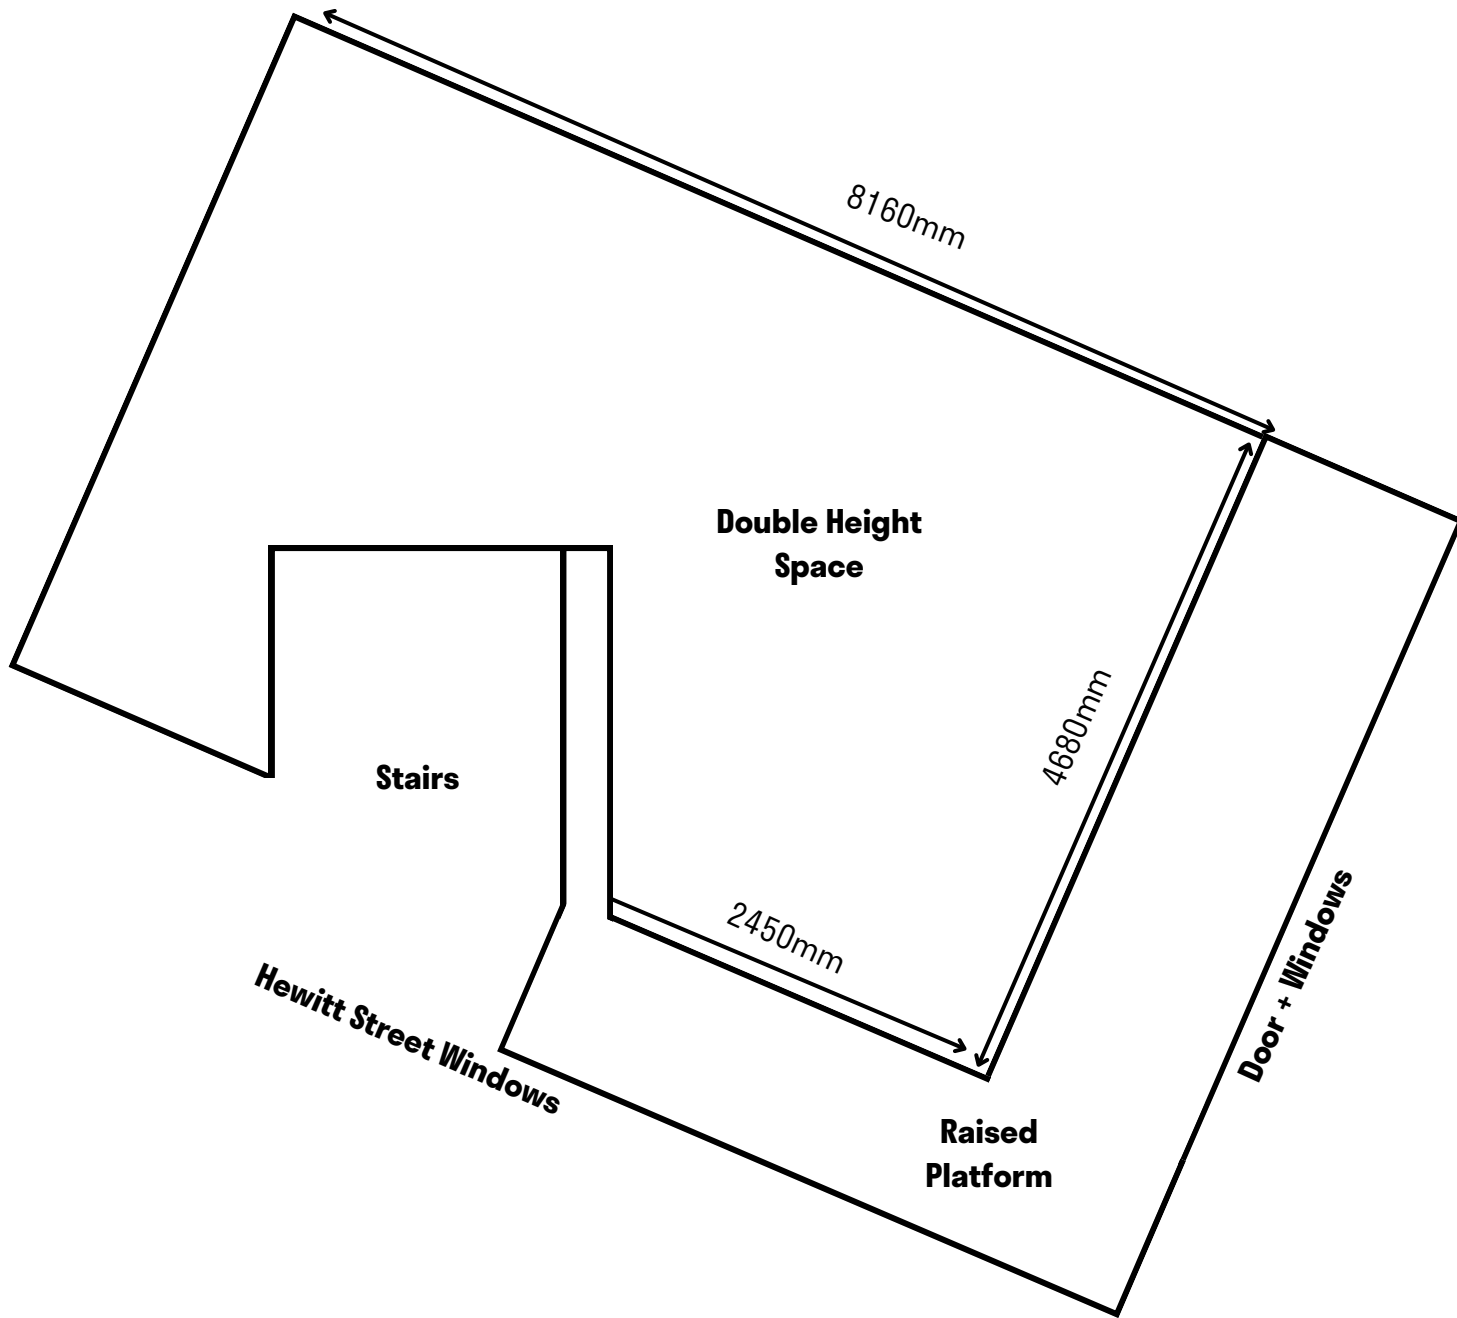

# Castlefield Gallery

Windows (starting from the left side of the shop window)

Front of Gallery on Hewitt Street

382 mm 382 mm

Side of Gallery

Doors

2000 mm

Inside Space ('Double Height Space')

# New Art Spaces Warrington

Top of Wall to Floor Length = 2460 mm  
 Ceiling to floor length = 27620 mm

**Windows**

Windows 1

Windows 2

total wall width 15600mm

Windows 1

Windows 2

# New Art Spaces Wigan

Wall Height (floor to ceiling) = 2913mm

Wall Height (floor to ceiling) = 2823mm

Inside space