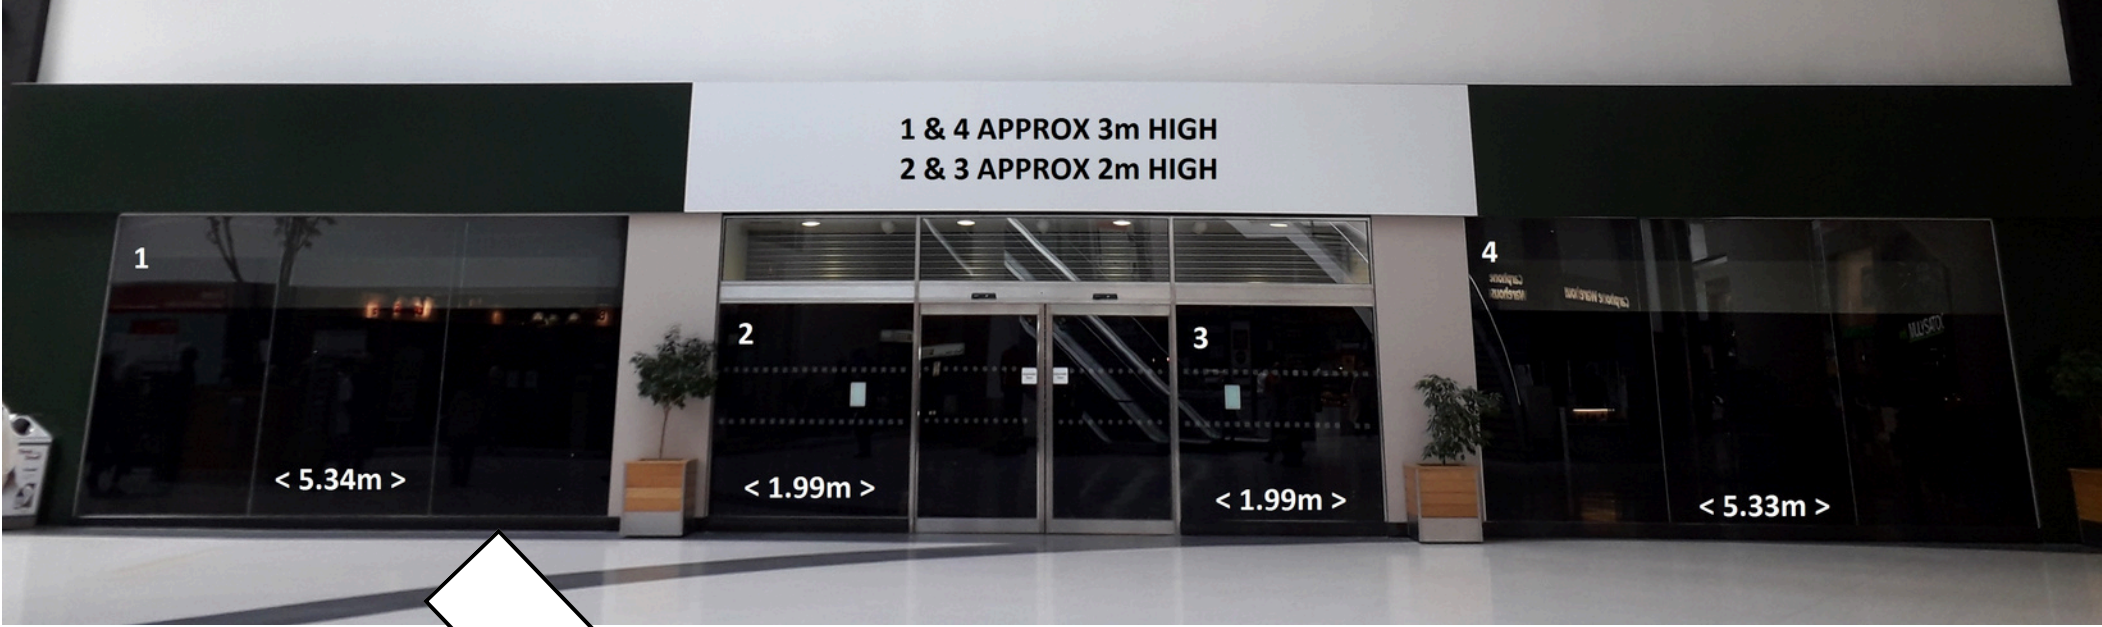

# New Art Spaces Wigan

Wall Height (floor to ceiling) = 2913mm

Wall Height (floor to ceiling) = 2823mm

Inside space

# New Art Spaces Wigan

Wall Height (floor to ceiling) = 2967mm

Wall Height (floor to ceiling) = 2967mm

Inside space