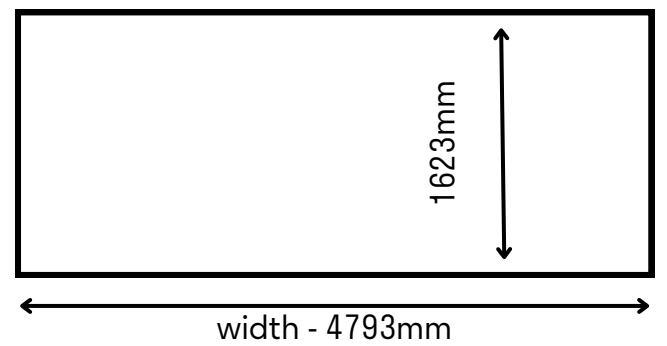

# Castlefield Gallery

Windows (starting from the left side of the shop window)

Front of Gallery on Hewitt Street

382 mm 382 mm

Side of Gallery

Doors

2000 mm

Inside Space ('Double Height Space')

# New Art Spaces Warrington

Top of Wall to Floor Length = 2460 mm  
 Ceiling to floor length = 27620 mm

**Windows**

Windows 1

Windows 2

total wall width 15600mm

Windows 1

Windows 2

# New Art Spaces Wigan

Wall Height (floor to ceiling) = 2913mm

Wall Height (floor to ceiling) = 2823mm

Inside space

# New Art Spaces Wigan

Wall Height (floor to ceiling) = 2967mm

Wall Height (floor to ceiling) = 2967mm

Inside space