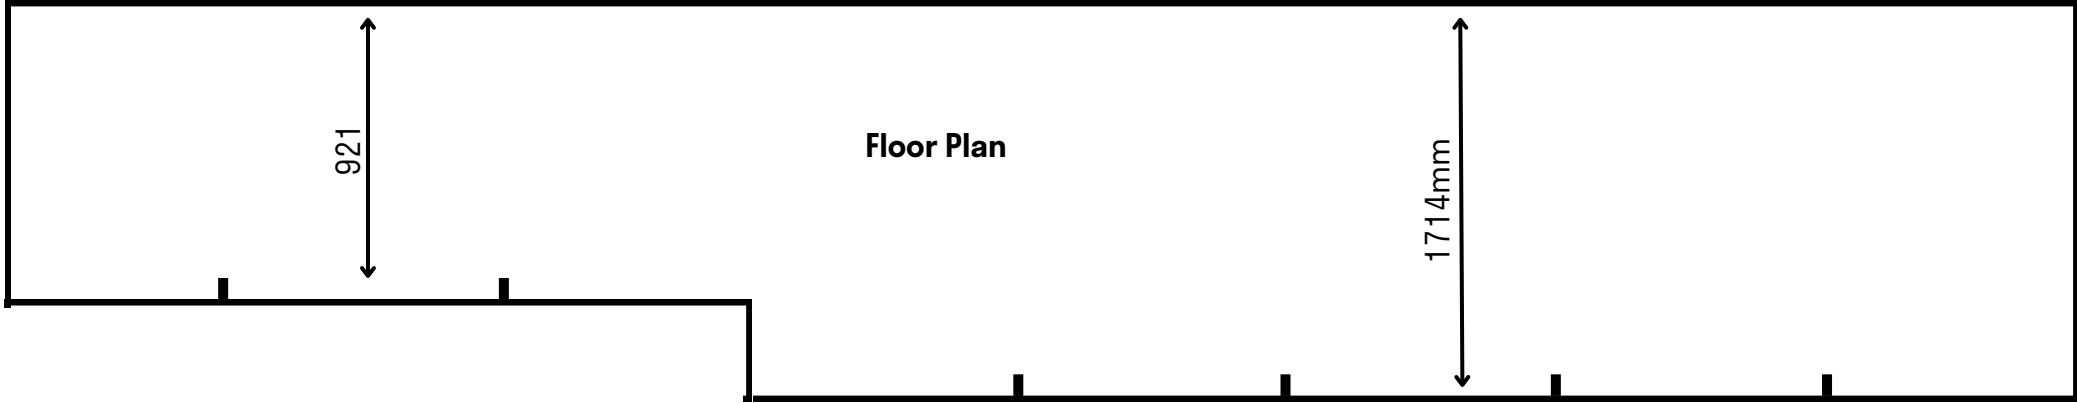

# Castlefield Gallery

Windows (starting from the left side of the shop window)

Front of Gallery on Hewitt Street

382 mm 382 mm

Side of Gallery

Doors

2000 mm

Inside Space ('Double Height Space')

# New Art Spaces Warrington

Top of Wall to Floor Length = 2460 mm  
 Ceiling to floor length = 27620 mm

**Windows**

Windows 1

Windows 2

total wall width 15600mm

Windows 1

Windows 2

# New Art Spaces Wigan

Wall Height (floor to ceiling) = 2913mm

Wall Height (floor to ceiling) = 2823mm

Inside space