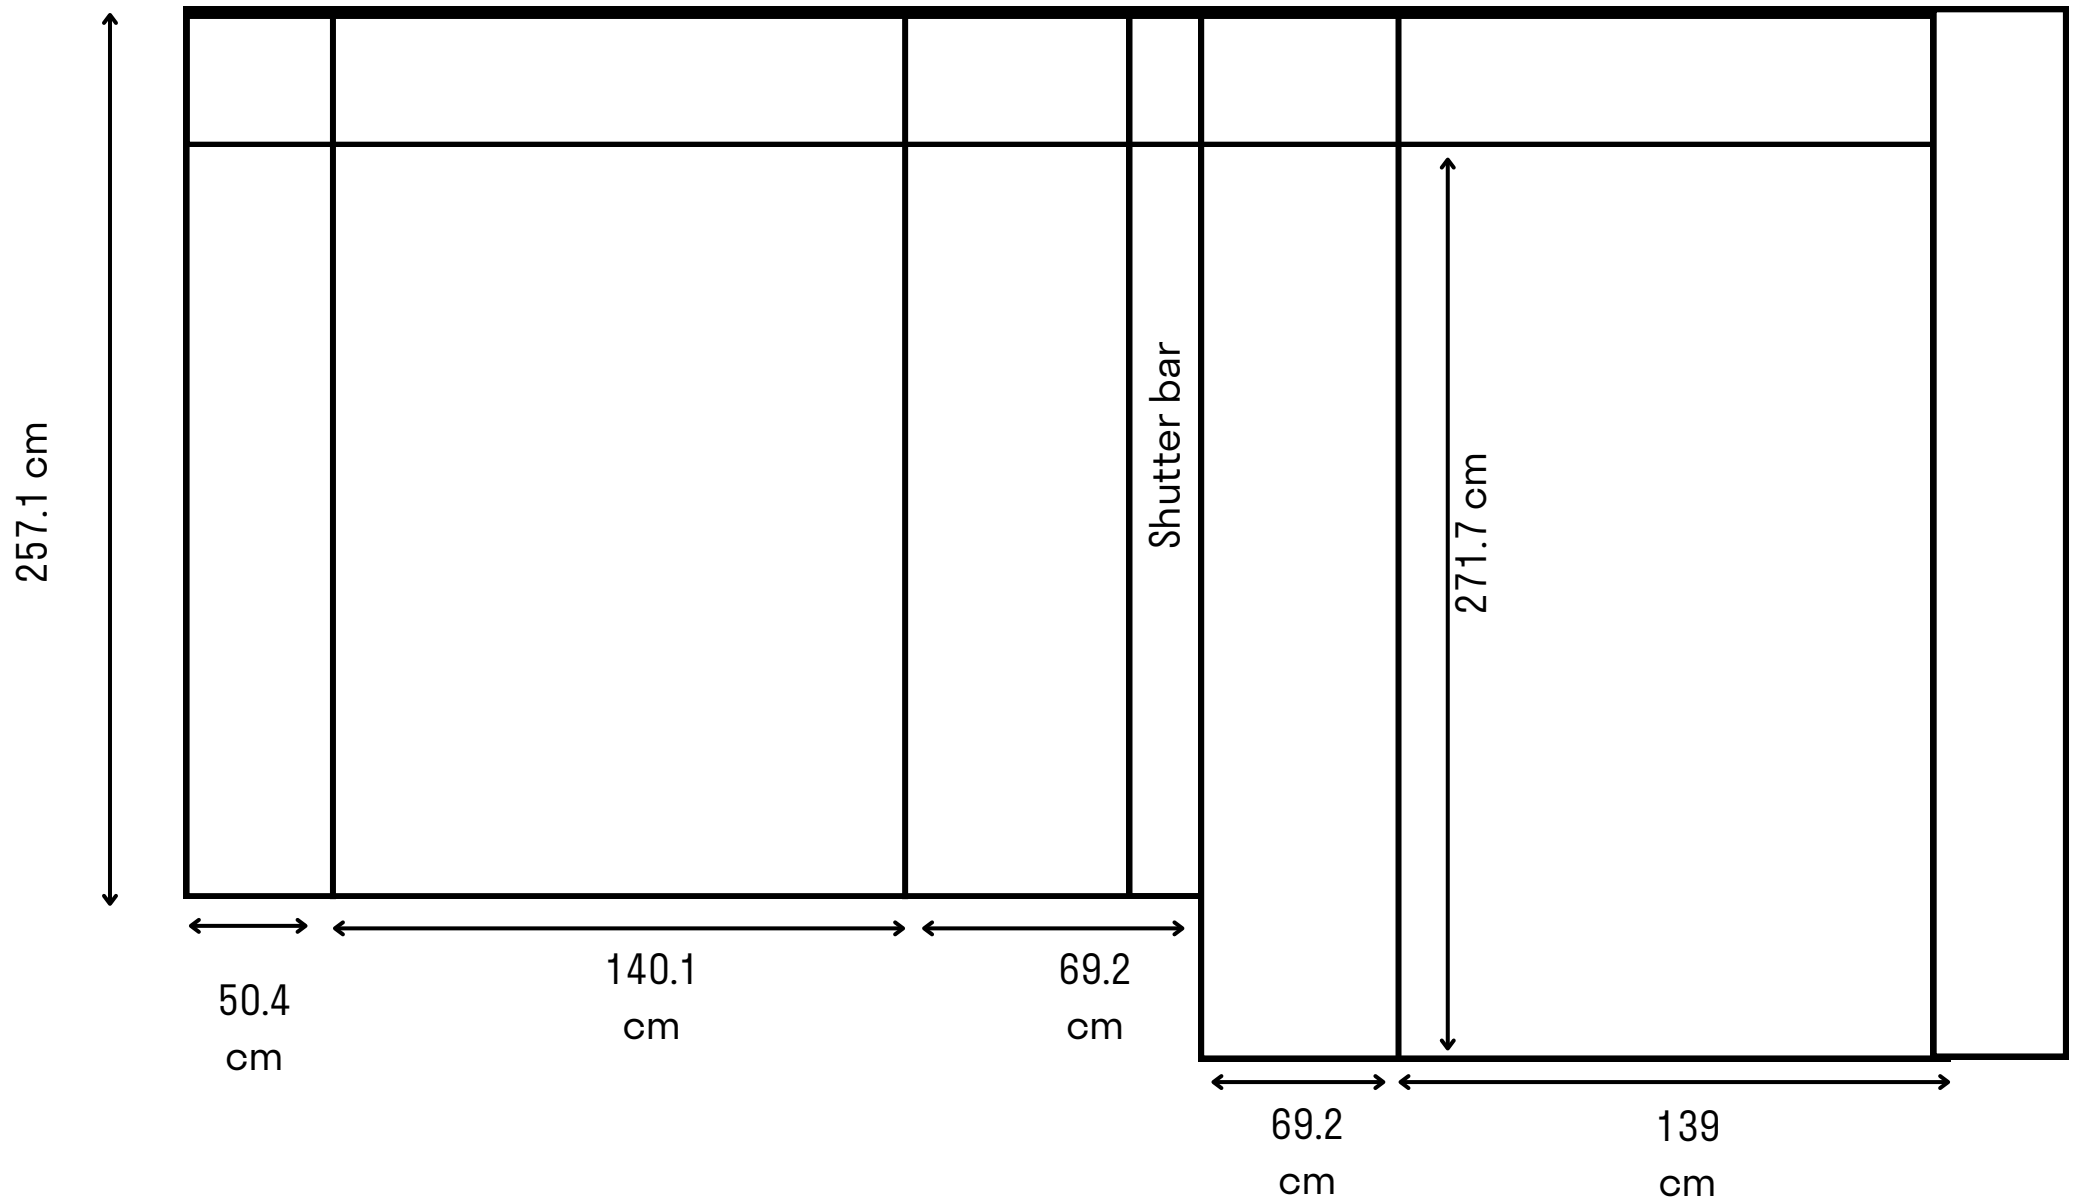

# Castlefield Gallery

Windows (starting from the left side of the shop window)

Front of Gallery on Hewitt Street

382 mm 382 mm

Side of Gallery

Doors

2000 mm

Inside Space ('Double Height Space')

# New Art Spaces Warrington

Top of Wall to Floor Length = 2460 mm  
 Ceiling to floor length = 27620 mm

**Windows**

Windows 1

Windows 2

total wall width 15600mm

Windows 1

Windows 2

# New Art Spaces Wigan

Wall Height (floor to ceiling) = 2913mm

Wall Height (floor to ceiling) = 2823mm

Inside space