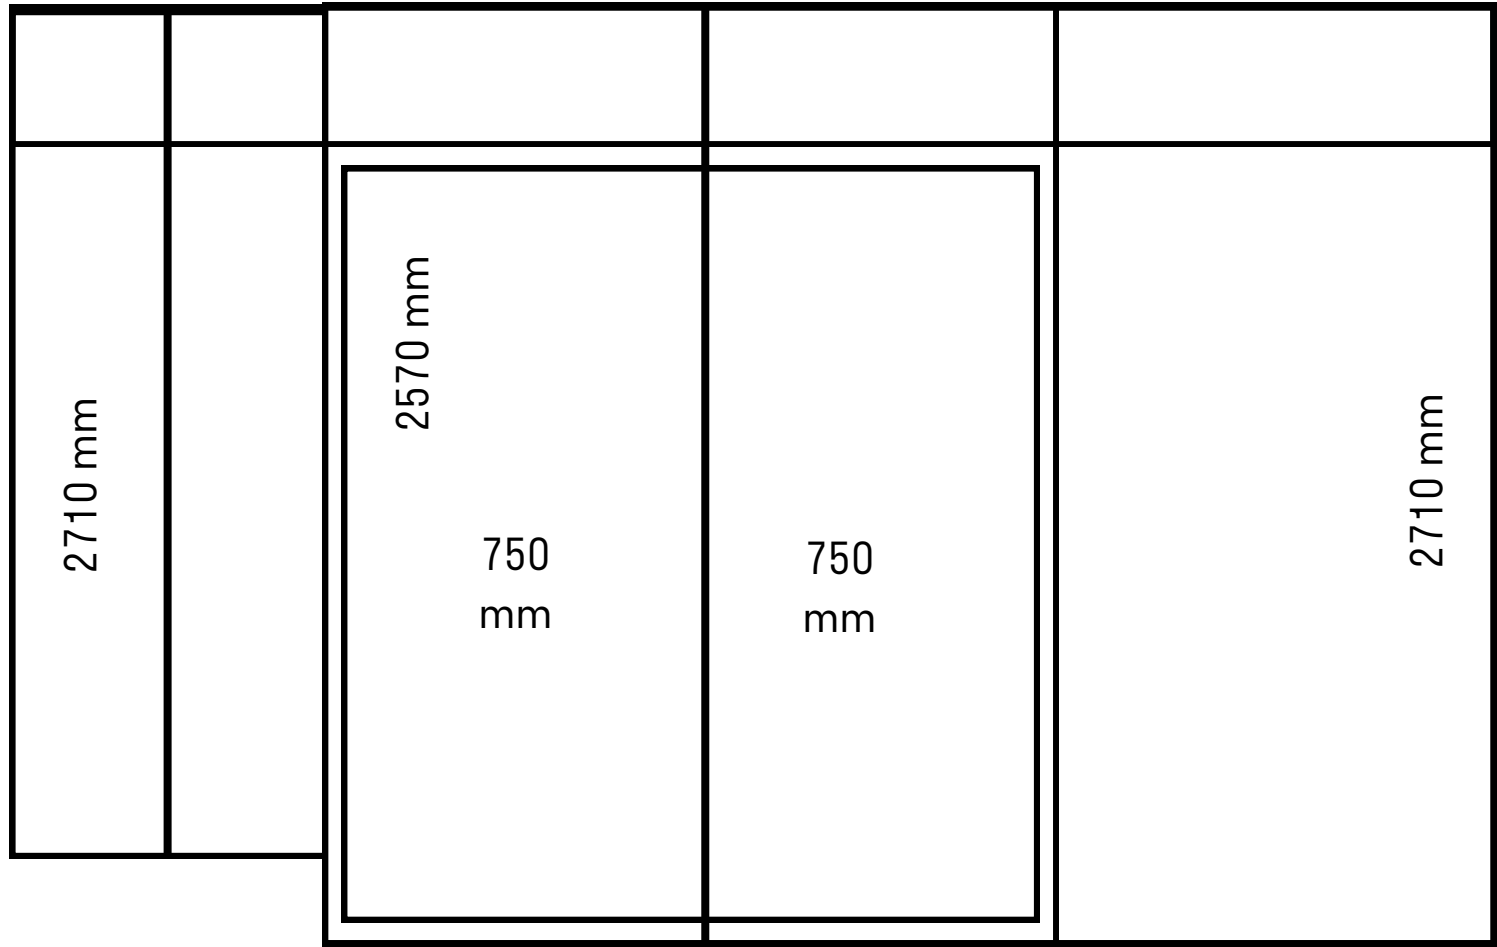

# Castlefield Gallery

Windows (starting from the left side of the shop window)

Front of Gallery on Hewitt Street

382 mm 382 mm

Side of Gallery

Doors

2000 mm

Inside Space ('Double Height Space')

# New Art Spaces Warrington

Top of Wall to Floor Length = 2460 mm  
 Ceiling to floor length = 27620 mm

**Windows**

Windows 1

Windows 2

total wall width 15600mm

Windows 1

Windows 2

# New Art Spaces Wigan

Wall Height (floor to ceiling) = 2913mm

Wall Height (floor to ceiling) = 2823mm

Inside space