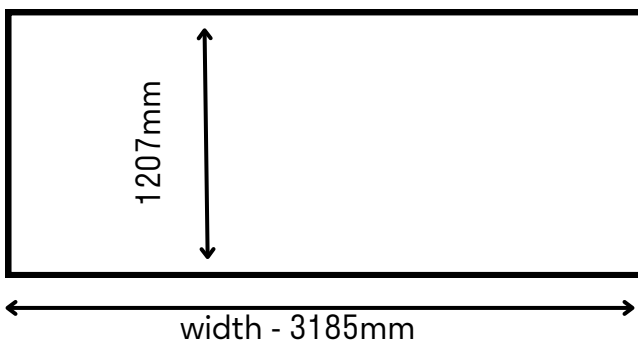

# Castlefield Gallery

Windows (starting from the left side of the shop window)

Front of Gallery on Hewitt Street

382 mm 382 mm

Side of Gallery

Doors

2000 mm

Inside Space ('Double Height Space')

# New Art Spaces Warrington

Top of Wall to Floor Length = 2460 mm  
 Ceiling to floor length = 27620 mm

**Windows**

Windows 1

Windows 2

total wall width 15600mm

Windows 1

Windows 2

# New Art Spaces Wigan

Wall Height (floor to ceiling) = 2913mm

Wall Height (floor to ceiling) = 2823mm

Inside space

# New Art Spaces Wigan

Wall Height (floor to ceiling) = 2967mm

Wall Height (floor to ceiling) = 2967mm

Inside space