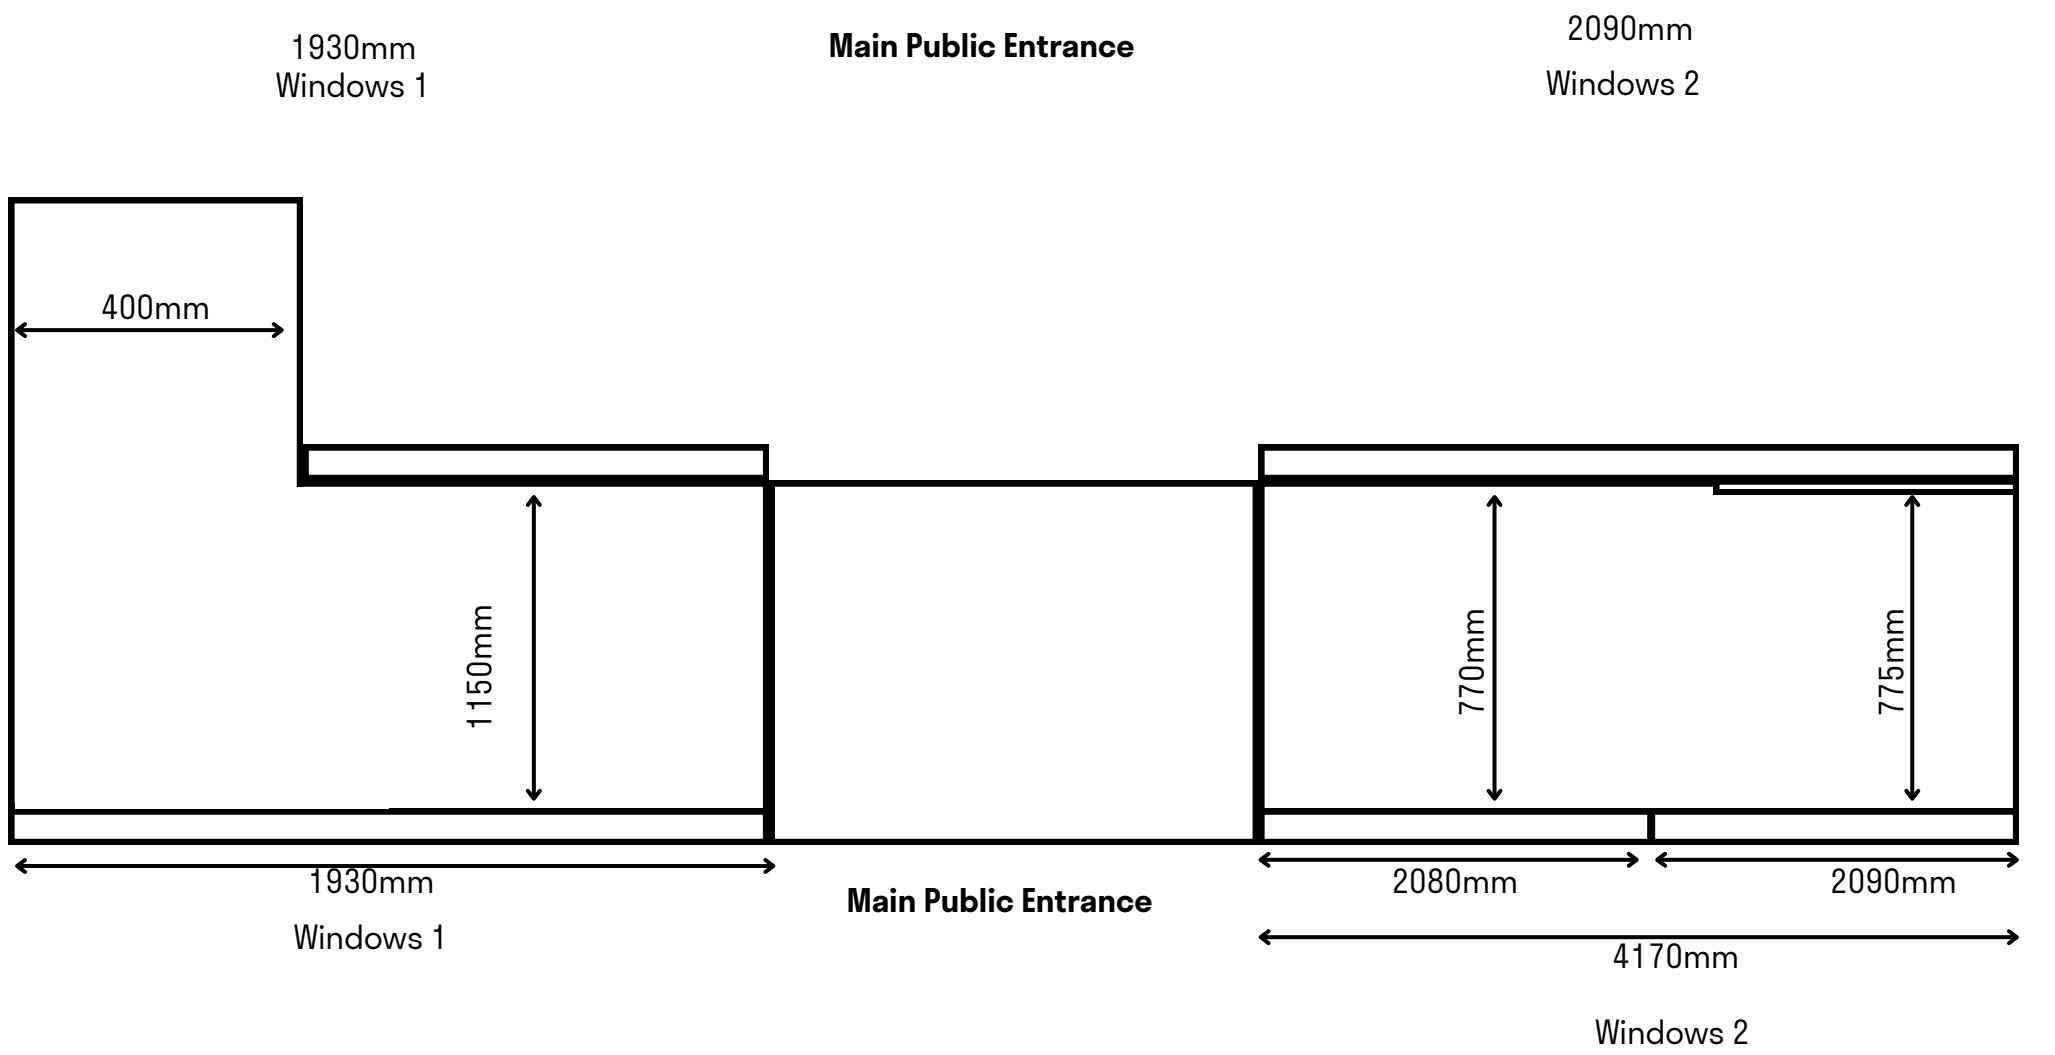

# Castlefield Gallery

Windows (starting from the left side of the shop window)

Front of Gallery on Hewitt Street

382 mm 382 mm

Side of Gallery

Doors

2000 mm

Inside Space ('Double Height Space')

# New Art Spaces Warrington

Top of Wall to Floor Length = 2460 mm  
 Ceiling to floor length = 27620 mm

**Windows**

Windows 1

Windows 2

total wall width 15600mm

Windows 1

Windows 2

# New Art Spaces Wigan

Wall Height (floor to ceiling) = 2913mm

Wall Height (floor to ceiling) = 2823mm

Inside space

# New Art Spaces Wigan

Wall Height (floor to ceiling) = 2967mm

Wall Height (floor to ceiling) = 2967mm

Inside space